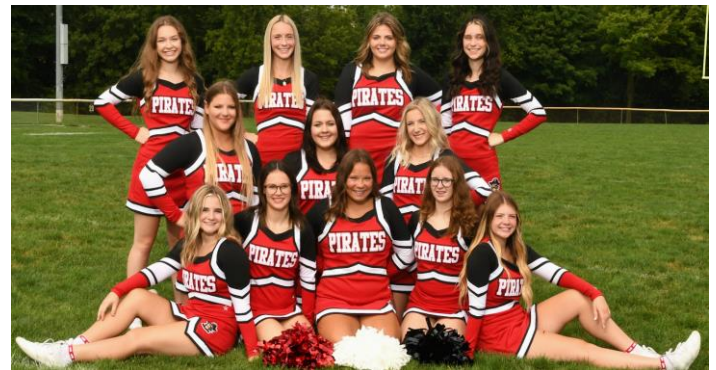

2022 BLUFFTON PIRATE FOOTBALL

#	NAME	POS	YR	HT
1	LANDON SHUTLER	ATH/DB	12	5'11"
2	JAVEN CRAWFIS	WR/DB	9	5'7"
3	AVERY SPRUNGER	ATH/DB	9	5'11"
4	GRIFFIN STACKHOUSE	WR/DB	10	5'9"
5	ROBBY TAYLOR	WR/DB	9	6'0"
6	BEAU STEVER	WR/DB	12	5'11"
8	GARRET BOGART	ATH/DB	11	5'10"
9	QUINN EACHUS	ATH/DB	10	5'10"
10	NOAH BRICKER	RB/LB	10	5'11"
11	BRAEDEN JORDAN	ATH/DB	11	5'9"
12	WYATT LOVELL	WR/DB	12	6'0"
13	LANDEN STORER	WR/DB	9	5'8"
14	CARSEN WEAVER	RB/LB	11	5'9"
15	ELI JONES	ATH/DB	9	6'1"
16/65	PRESTON CULVER	ATH/LB	11	5'9"
17	HAYDEN DEARTH	WR/DB	11	6'3"
18	BRODY ANDERSON	WR/DB	10	5'9"
20	GRADY COONFARE	WR/DB	9	5'10"
21	GAVIN BOGART	ATH/LB	11	5'10"
23	CARSON KRUSE	ATH/DB	10	5'10"
24	JACKSON BOWLUS	RB/LB	9	5'10"
25	KYLE BASIL	KICKER	11	6'1"
27	LANDEN WORCESTER	RB/LB	10	5'10"
32	MALACHI SHISLER	ATH/LB	12	5'9"
33	KAMERON COUGHLAN	RB/LB	12	5'10"
34	MICAH REHM	WR/DB	9	5'10"
41	ETHAN KOHLI	RB/LB	10	6'1"
51	DANIEL FREDRITZ	OL/DL	11	6'2"
53	EVAN GROTHAUSE	OL/DL	9	5'11"
54	HUNTER BETTS	OL/DL	9	5'10"
56/88	IAN RIEMAN	ATH/DL	11	6'0"
57	MARCO EIDEN	OL/DL	11	5'10"
59	JACOB GRANGER	OL/DL	11	6'4"
61	BRAYLIN SCHERGER	OL/DL	10	6'2"
62	XAVIER DILLER	OL/LB	10	6'1"
64	RILEY GREER	OL/DL	11	6'1"
66	JONAH BOISVERT	OL/DL	9	6'0"
68	XAVIER LUGINBUHL	OL/DL	12	6'2"
73	AUSTIN SCHERGER	OL/DL	10	6'2"
77	BRAYLON GOINGS	OL/DL	9	5'6"
81	GABE MEZA	ATH/LB	10	6'0"

Grounds Crew

Mike Wilson, Sam Reineke, Lonnie Warren, Jon Inniger, Tom Bogart, Tom Harvey, Lou Savage, Larry Core, Tom Benroth

2022 CHEERLEADERS

Row 1 (left to right): Emma Beach, Kya McDougle, Ali Shilling, Allison Herrmann, Lily Schneck
 Row 2 (left to right): Cora Koontz, Kaylee Kindle, Savana Missler
 Row 3 (left to right); Amy Jebesen, Bri Taber, Kaley Mathewson, Allee Davis