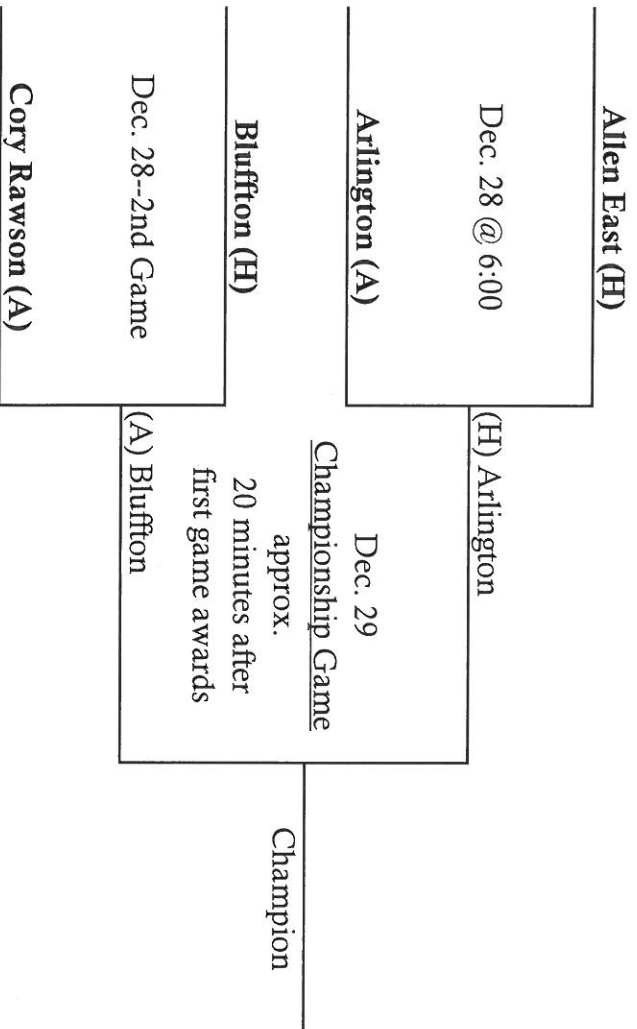

**BLUFFTON
MCDONALD'S HOLIDAY BOYS' BASKETBALL TOURNAMENT**